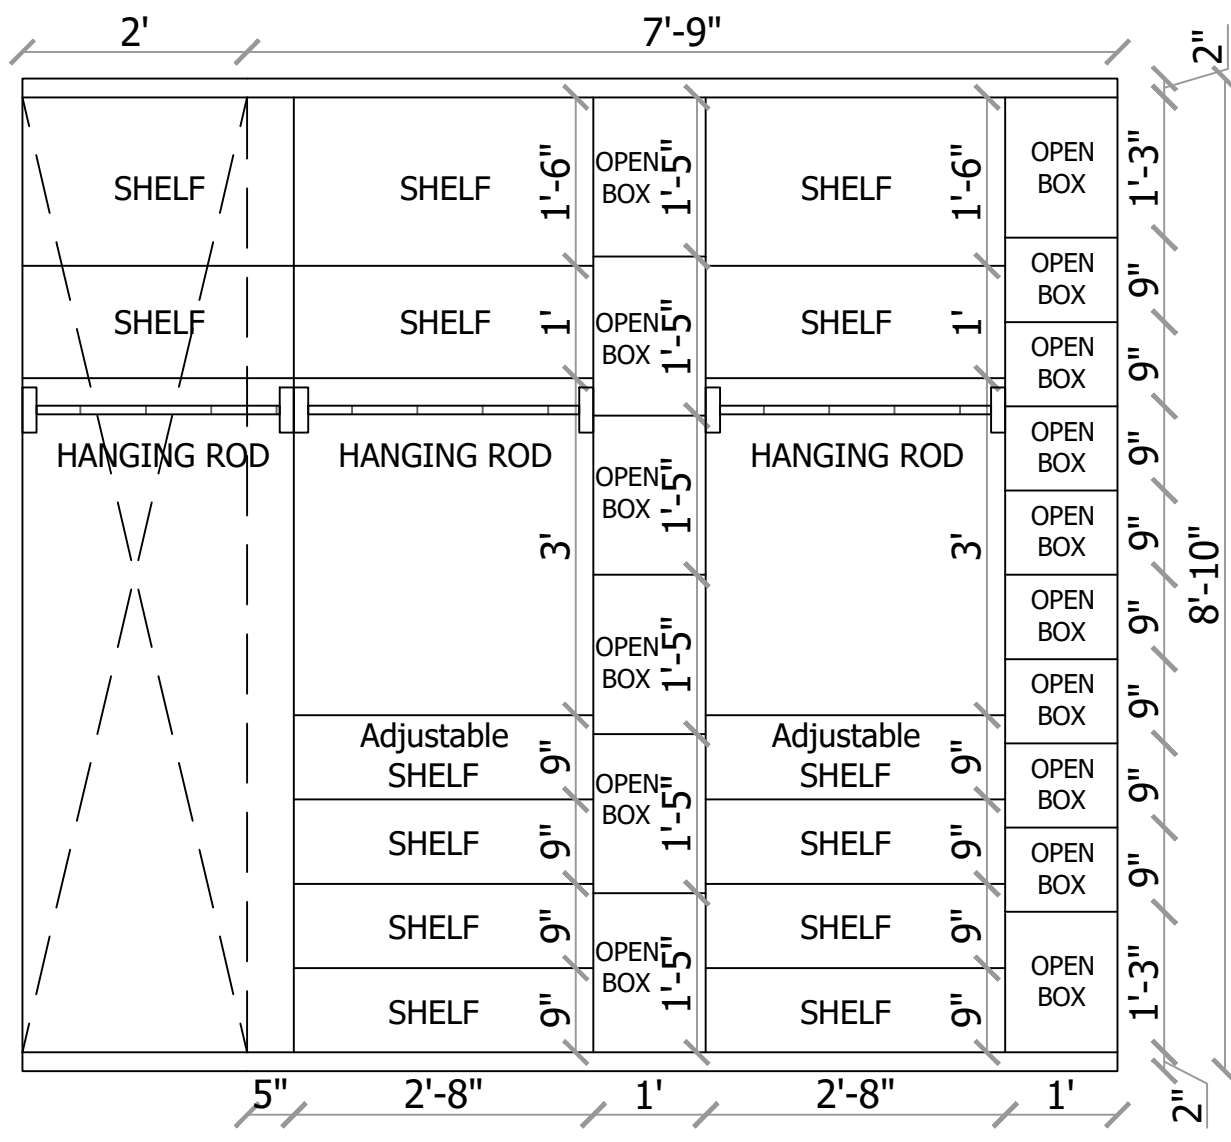

ELEVATION - A (INTERNAL)

This Drawing is the property of Run Chhung Design/ The Mizo Interior Design and may not be used without written consent.

PROJECT NAME >

Residence of Pi F Thanseii

SIZE >

1089.0174 SQ. FT

LOCATION >

Chanmari, Lunglei

DRAWING >

MASTER BEDROOM WARDROBE
Ground Floor

CLIENT DETAILS >

Pi F Thanseii

DATE >

12.12.2020

DESIGNER >

SANGTEI VL