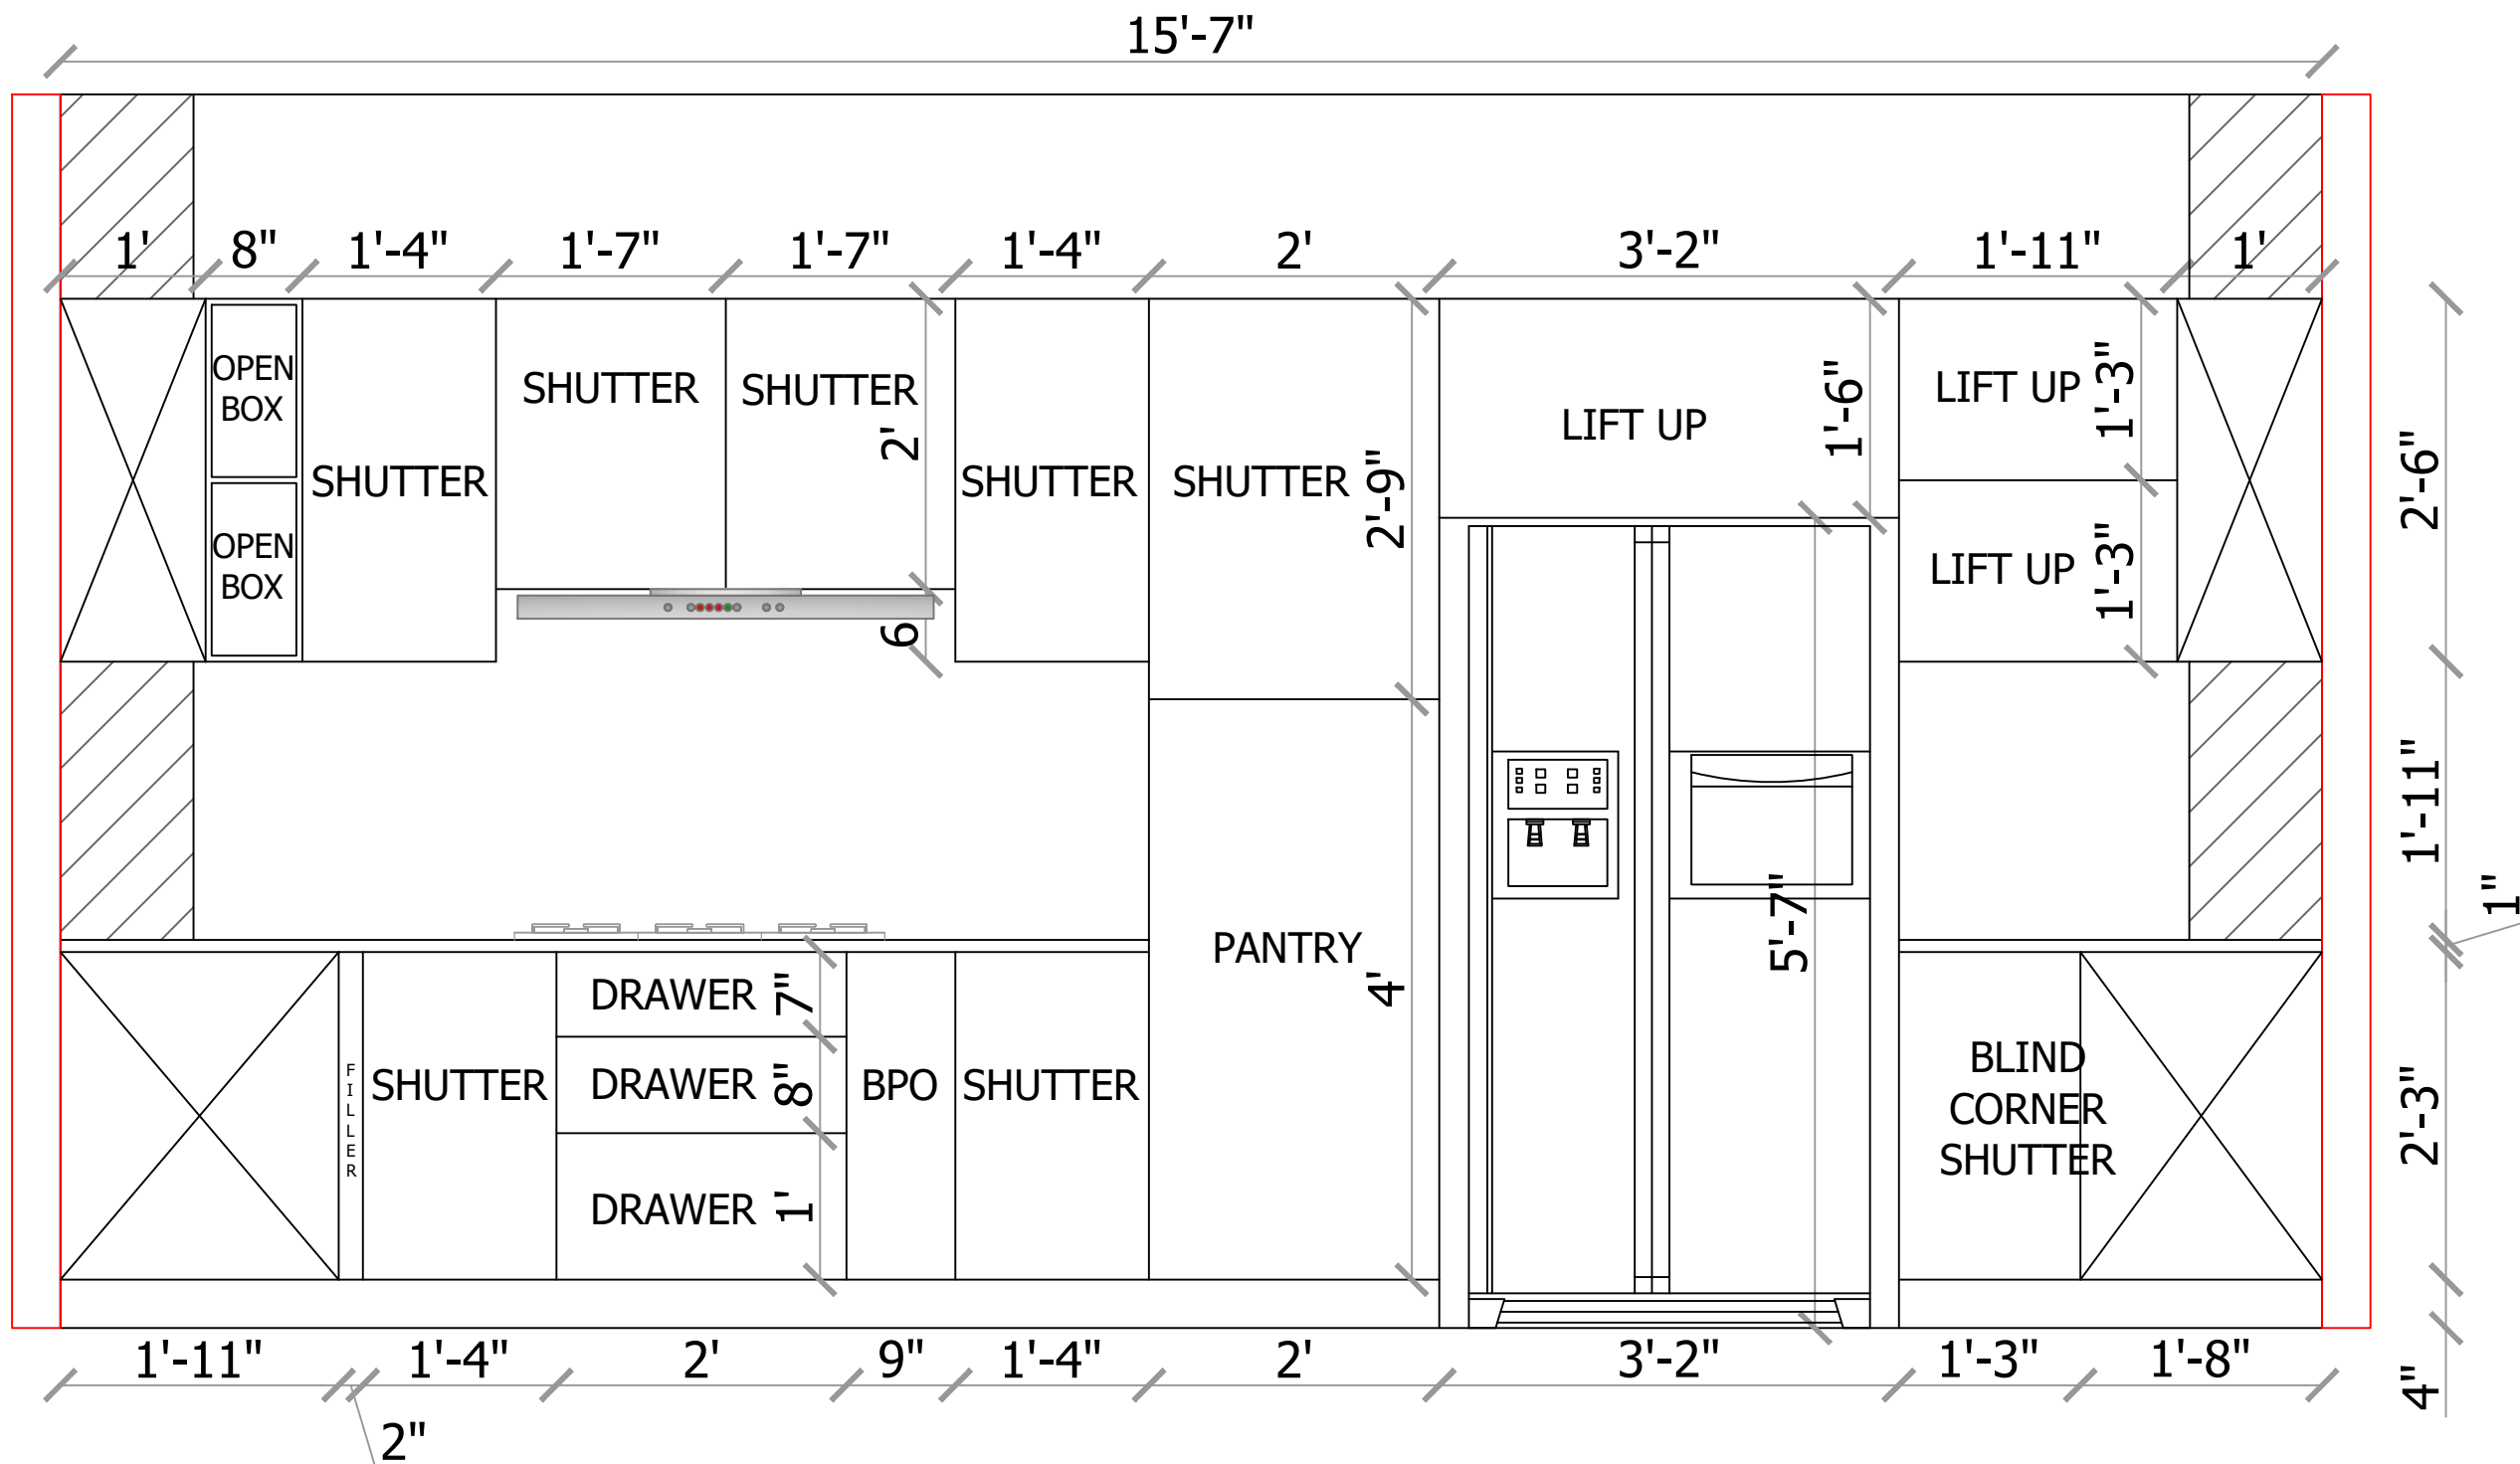

ELEVATION - B

This Drawing is the property of Run Chhung Design/ The Mizo Interior Design and may not be used without written consent.

PROJECT NAME >

Residence of
Pi F Thanseii

SIZE >

1089.0174 SQ. FT

LOCATION >

Chanmari, Lunglei

DRAWING >

KITCHEN SECTION
Ground Floor

CLIENT DETAILS >

Pi F Thanseii

DATE >

12.12.2020

DESIGNER >

SANGTEI VL