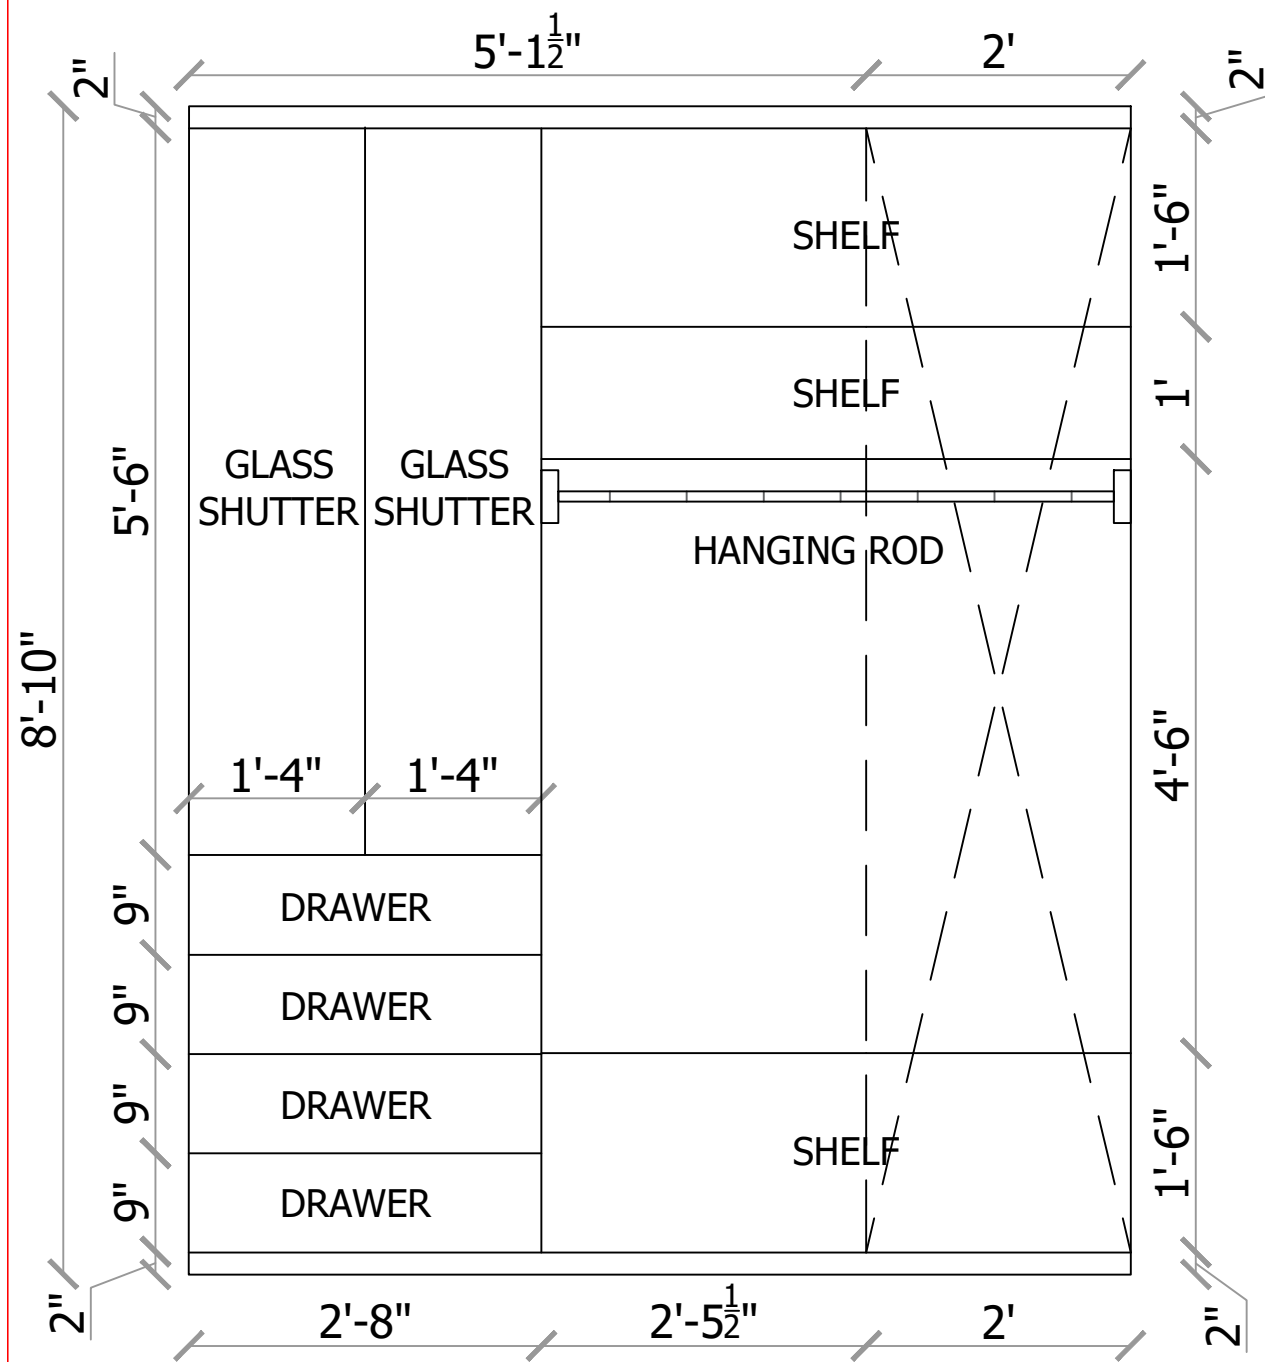

ELEVATION - B (EXTERNAL)