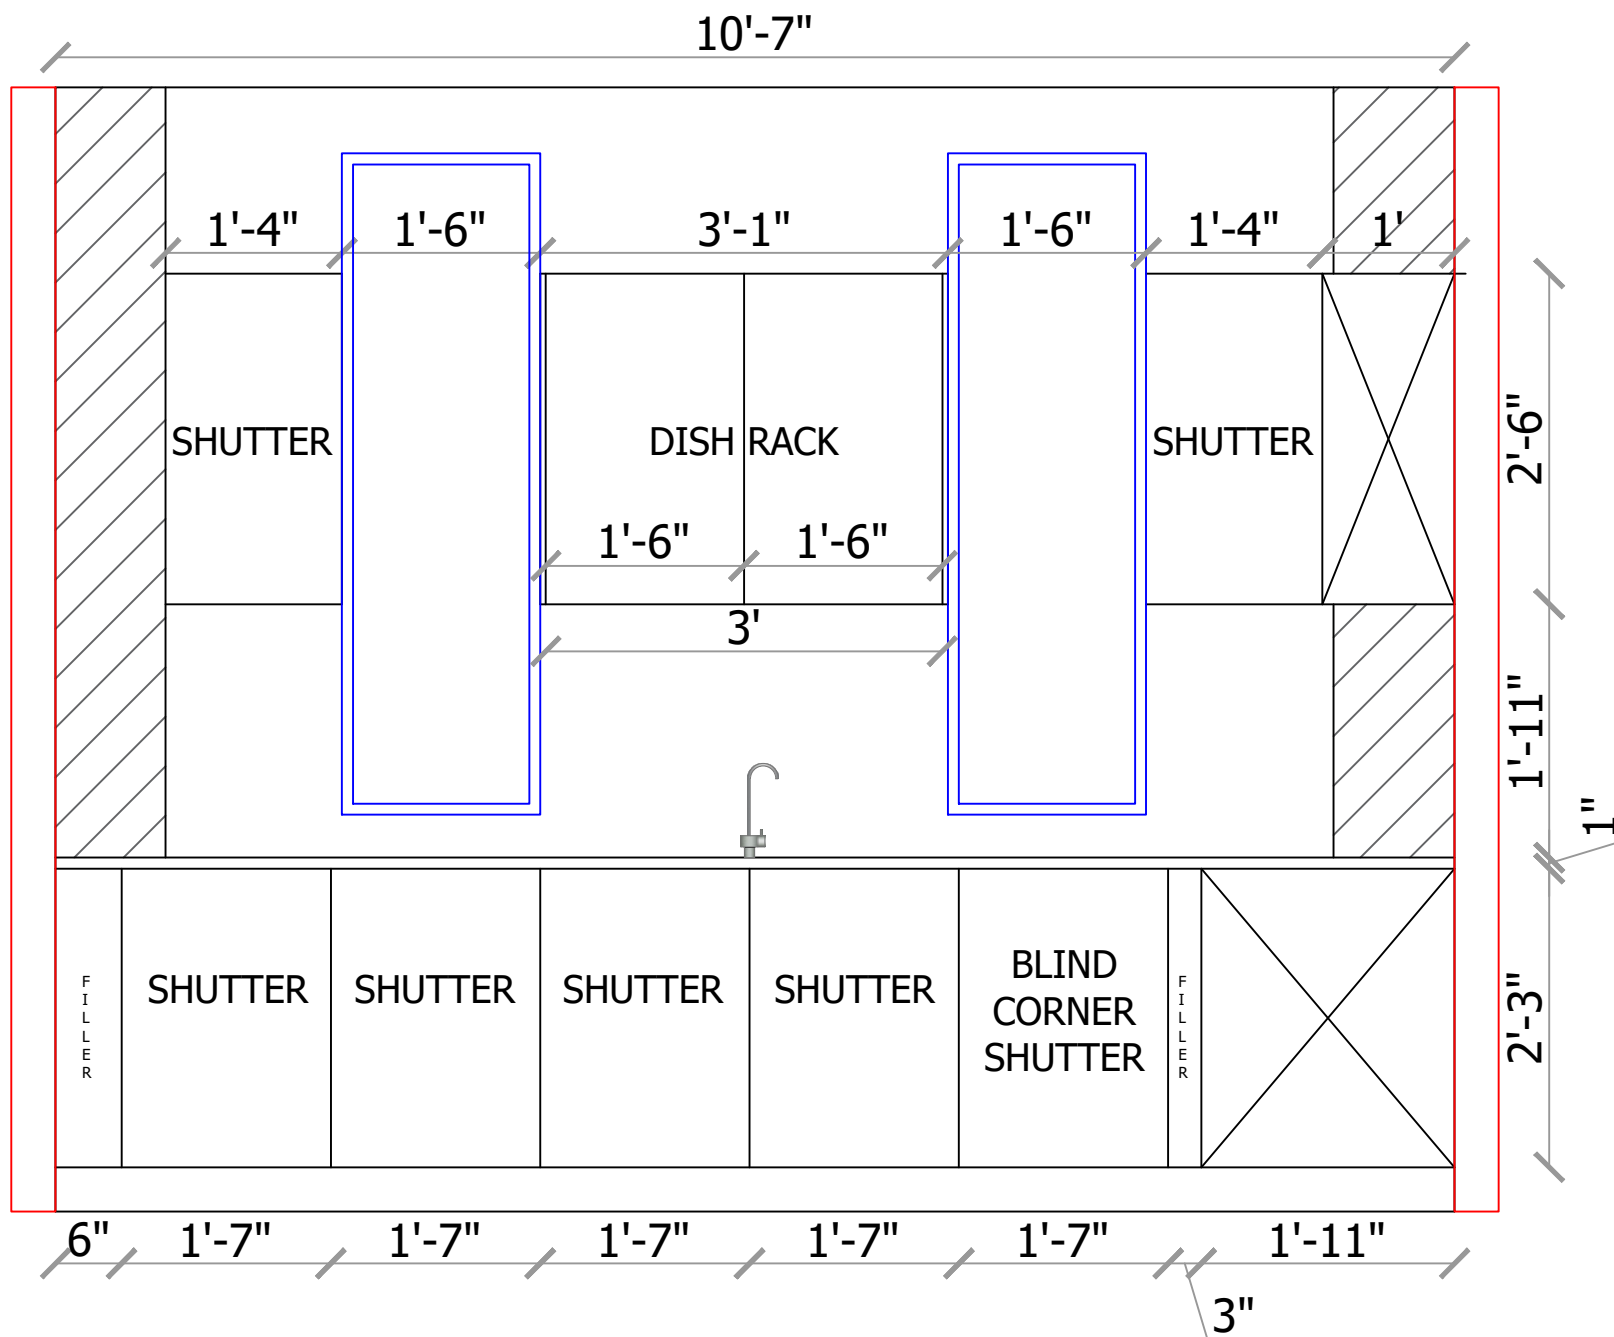

SIZE >
 1089.0174 SQ. FT

LOCATION >
 Chanmari, Lunglei

DRAWING >
 Furniture Layout Plan Ground Floor

CLIENT DETAILS >
 Pi F Thanseii

DATE >
 25.10.2020

DESIGNER >
 VANLALROMAWIA

ELEVATION - A

ELEVATION - C