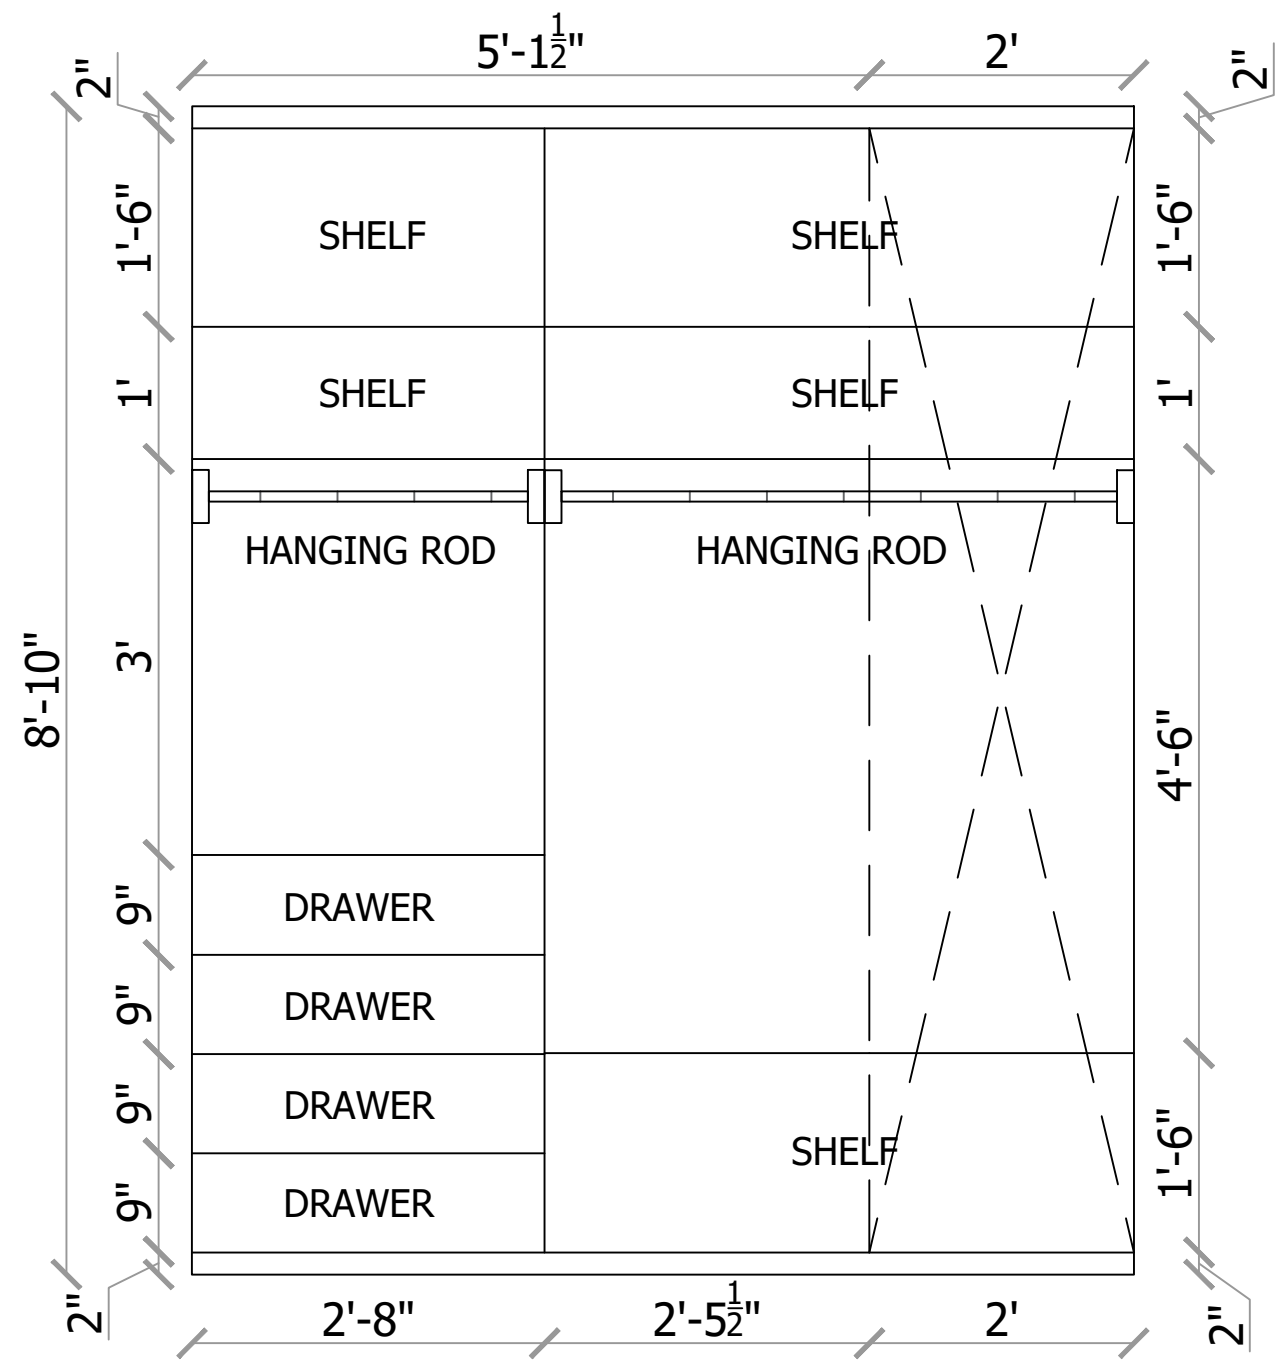

ELEVATION - B (INTERNAL)

This Drawing is the property of Run Chhung Design/ The Mizo Interior Design and may not be used without written consent.

PROJECT NAME >

Residence of
Pi F Thanseii

SIZE >

1089.0174 SQ. FT

LOCATION >

Chanmari, Lunglei

DRAWING >

MASTER BEDROOM WARDROBE
Ground Floor

CLIENT DETAILS >

Pi F Thanseii

DATE >

12.12.2020

DESIGNER >

SANGTEI VL