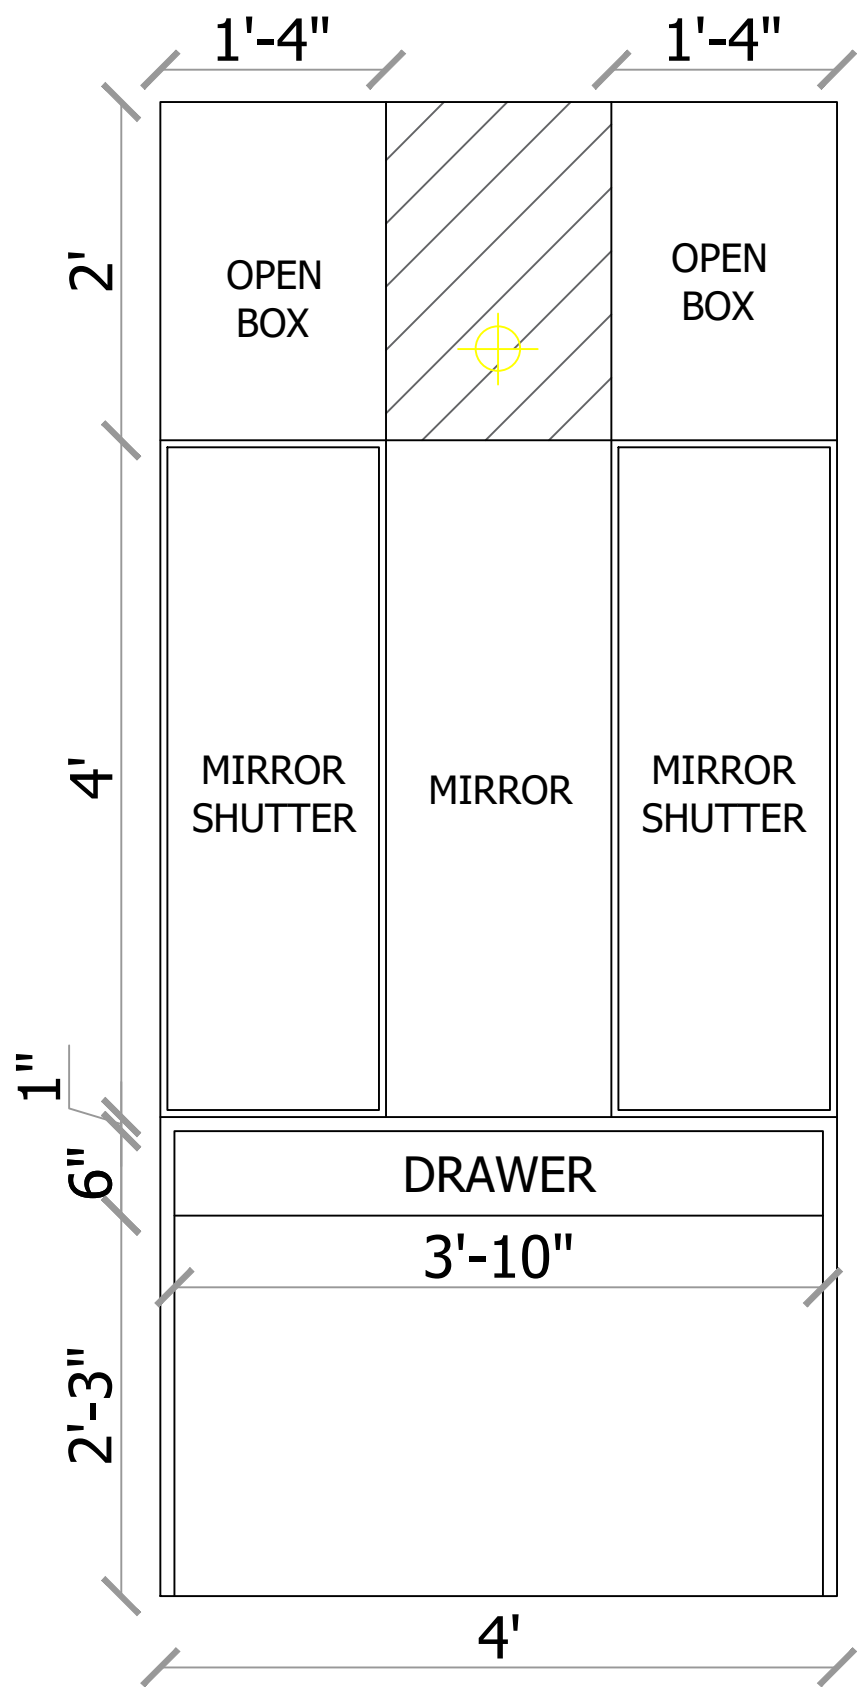

This Drawing is the property of Run Chhung Design/ The Mizo Interior Design and may not be used without written consent.

PROJECT NAME >

Residence of Pi F Thanseii

SIZE >

1089.0174 SQ. FT

LOCATION >

Chanmari, Lunglei

DRAWING >

DRESSING TABLE/ BOOK SHELF
Ground Floor

CLIENT DETAILS >

Pi F Thanseii

DATE >

12.12.2020

DESIGNER >

SANGTEI VL