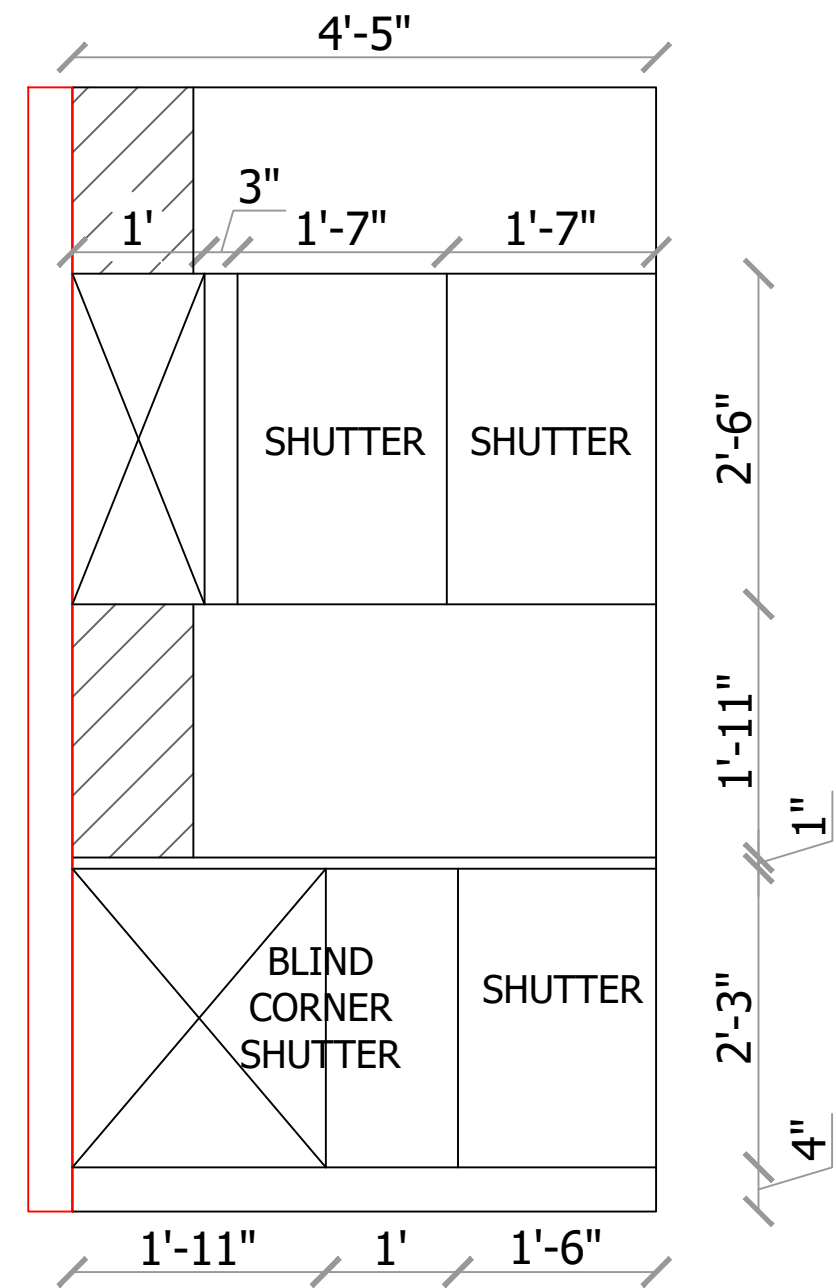

SIZE >
 1089.0174 SQ. FT

LOCATION >
 Chanmari, Lunglei

DRAWING >
 Furniture Layout Plan Ground Floor

CLIENT DETAILS >
 Pi F Thanseii

DATE >
 25.10.2020

DESIGNER >
 VANLALROMAWIA

ELEVATION - A

ELEVATION - C