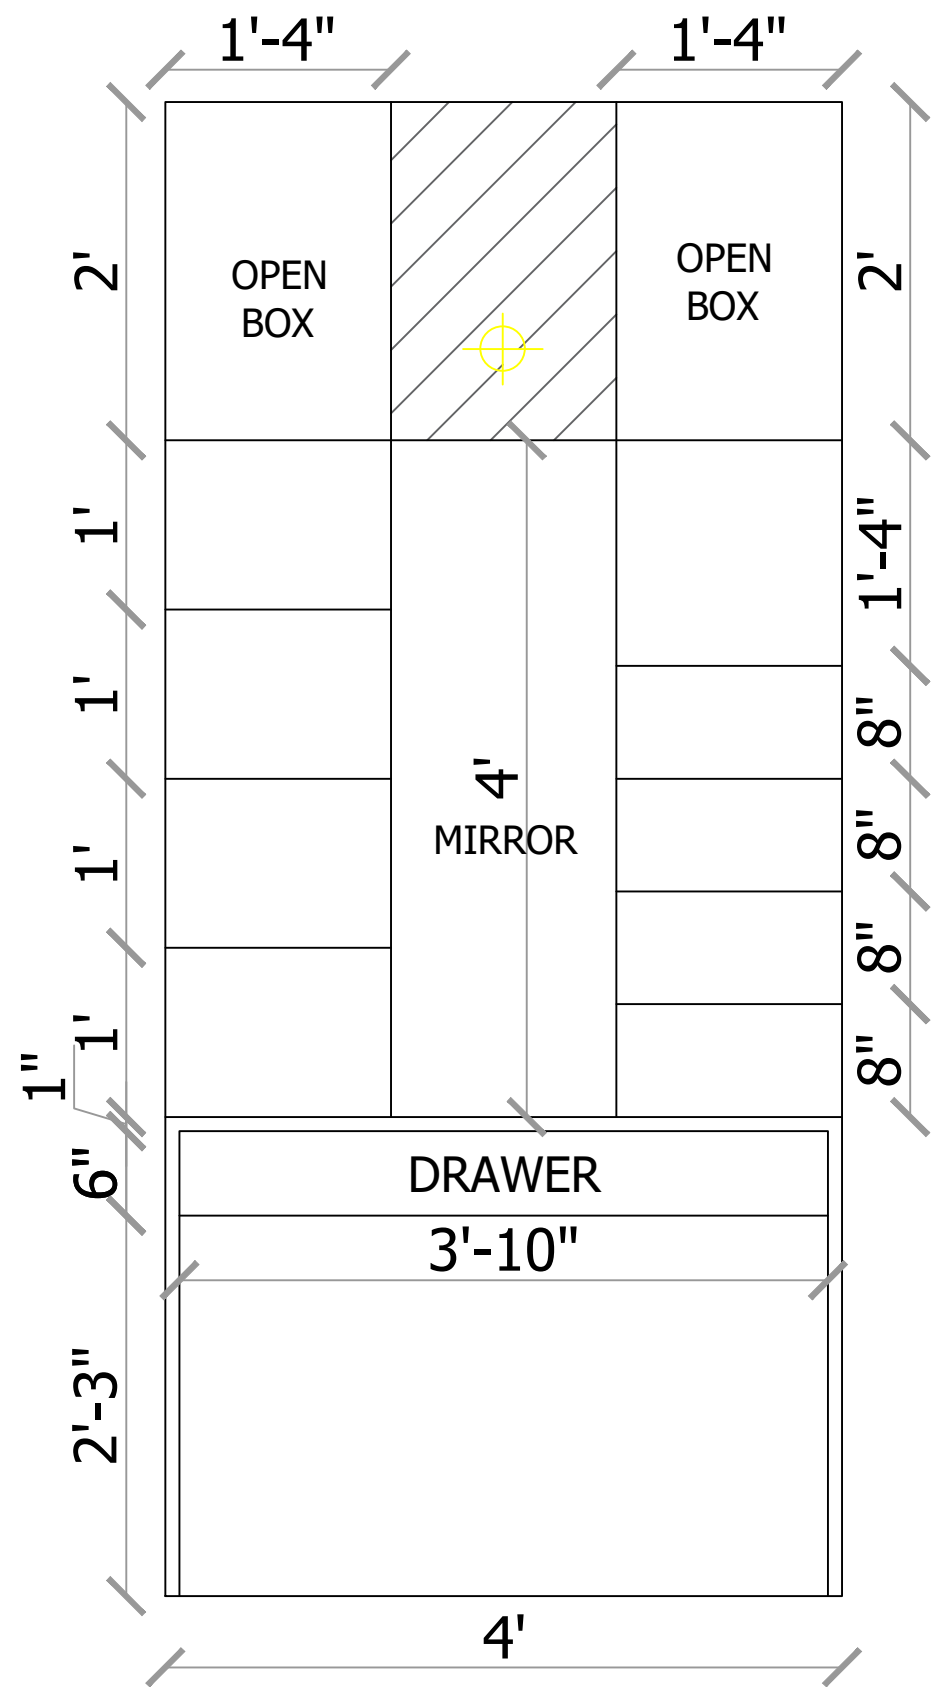

This Drawing is the property of Run Chhung Design/ The Mizo Interior Design and may not be used without written consent.

PROJECT NAME >

Residence of Pi F Thanseii

SIZE >

1089.0174 SQ. FT

LOCATION >

Chanmari, Lunglei

DRAWING >

DRESSING TABLE/ BOOK SHELF
Ground Floor

CLIENT DETAILS >

Pi F Thanseii

DATE >

12.12.2020

DESIGNER >

SANGTEI VL