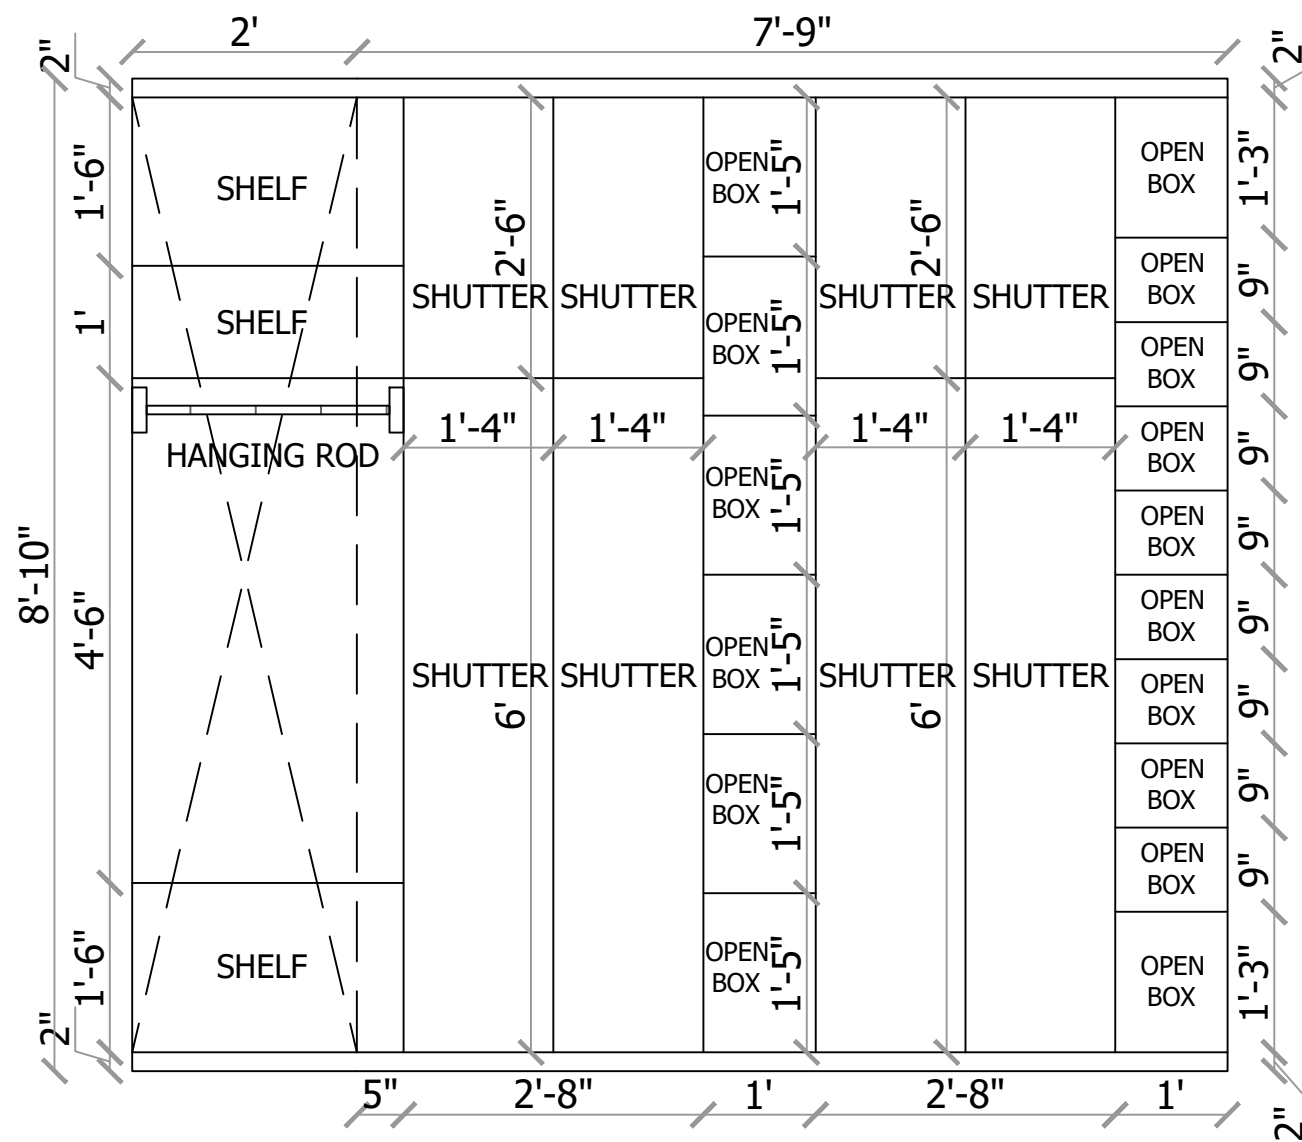

ELEVATION - A (EXTERNAL)